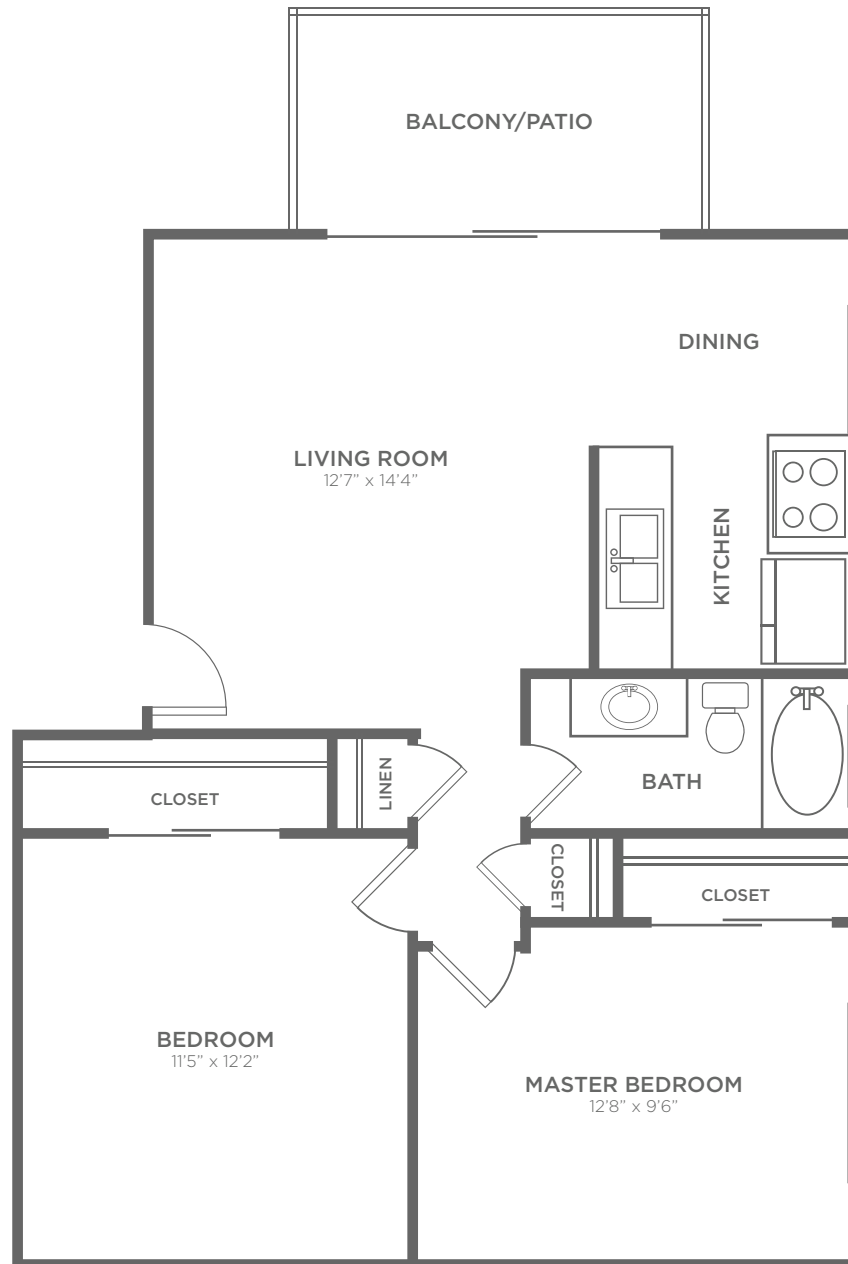

Merrimac

2 BED / 1 BATH

850
SQ. FT.

Waterstone Place
APARTMENT HOMES

11365 Lippelman Road #102 | Cincinnati, OH 45246

(513) 771-5900 | www.waterstoneplaceapts.com

All dimensions and square footages are approximate