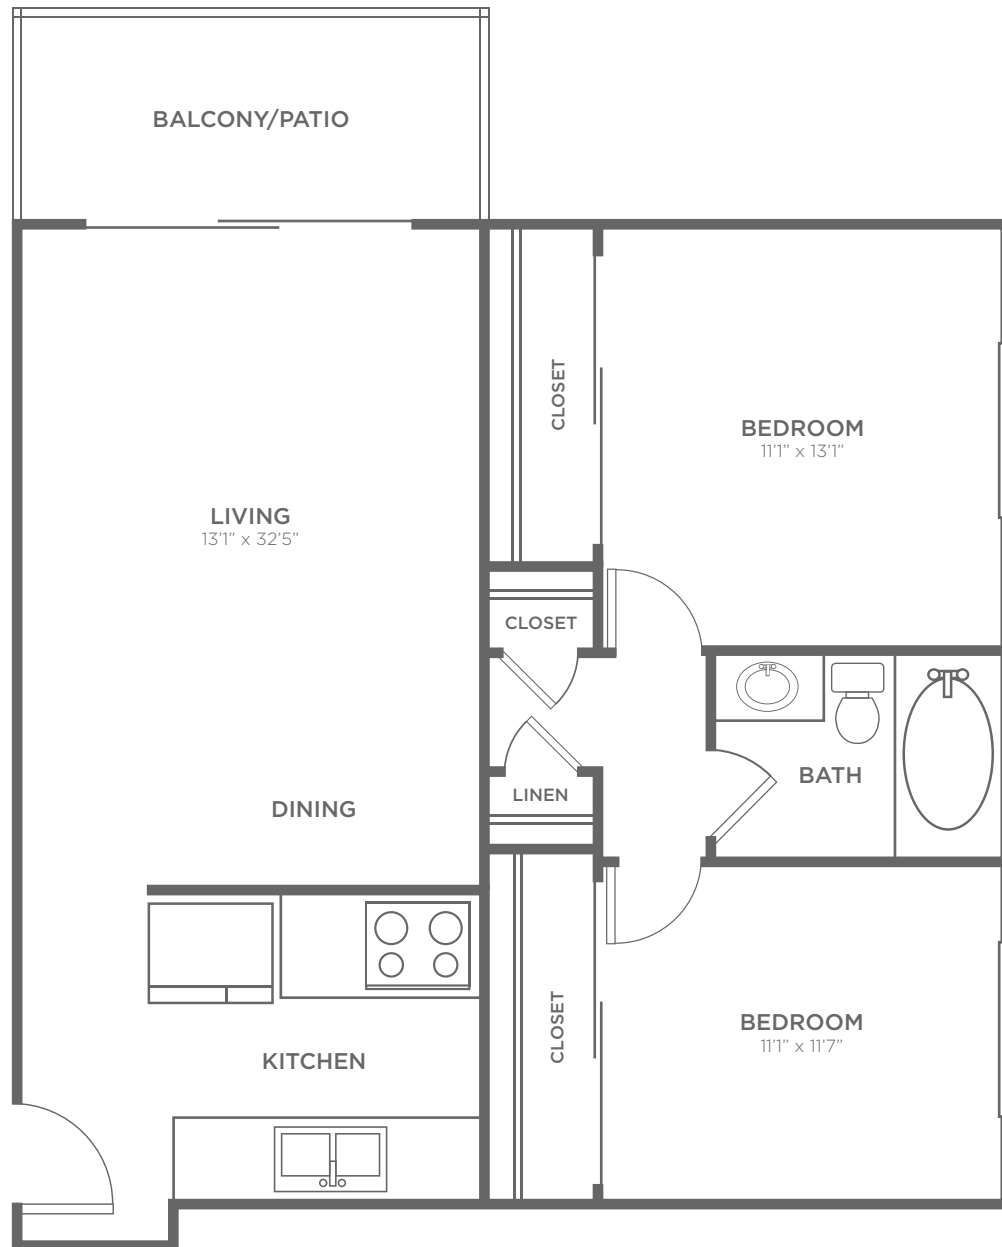

Seaport

2 BED / 1 BATH

900
SQ. FT.

Waterstone Place
APARTMENT HOMES

11365 Lippelman Road #102 | Cincinnati, OH 45246

(513) 771-5900 | www.waterstoneplaceapts.com

All dimensions and square footages are approximate