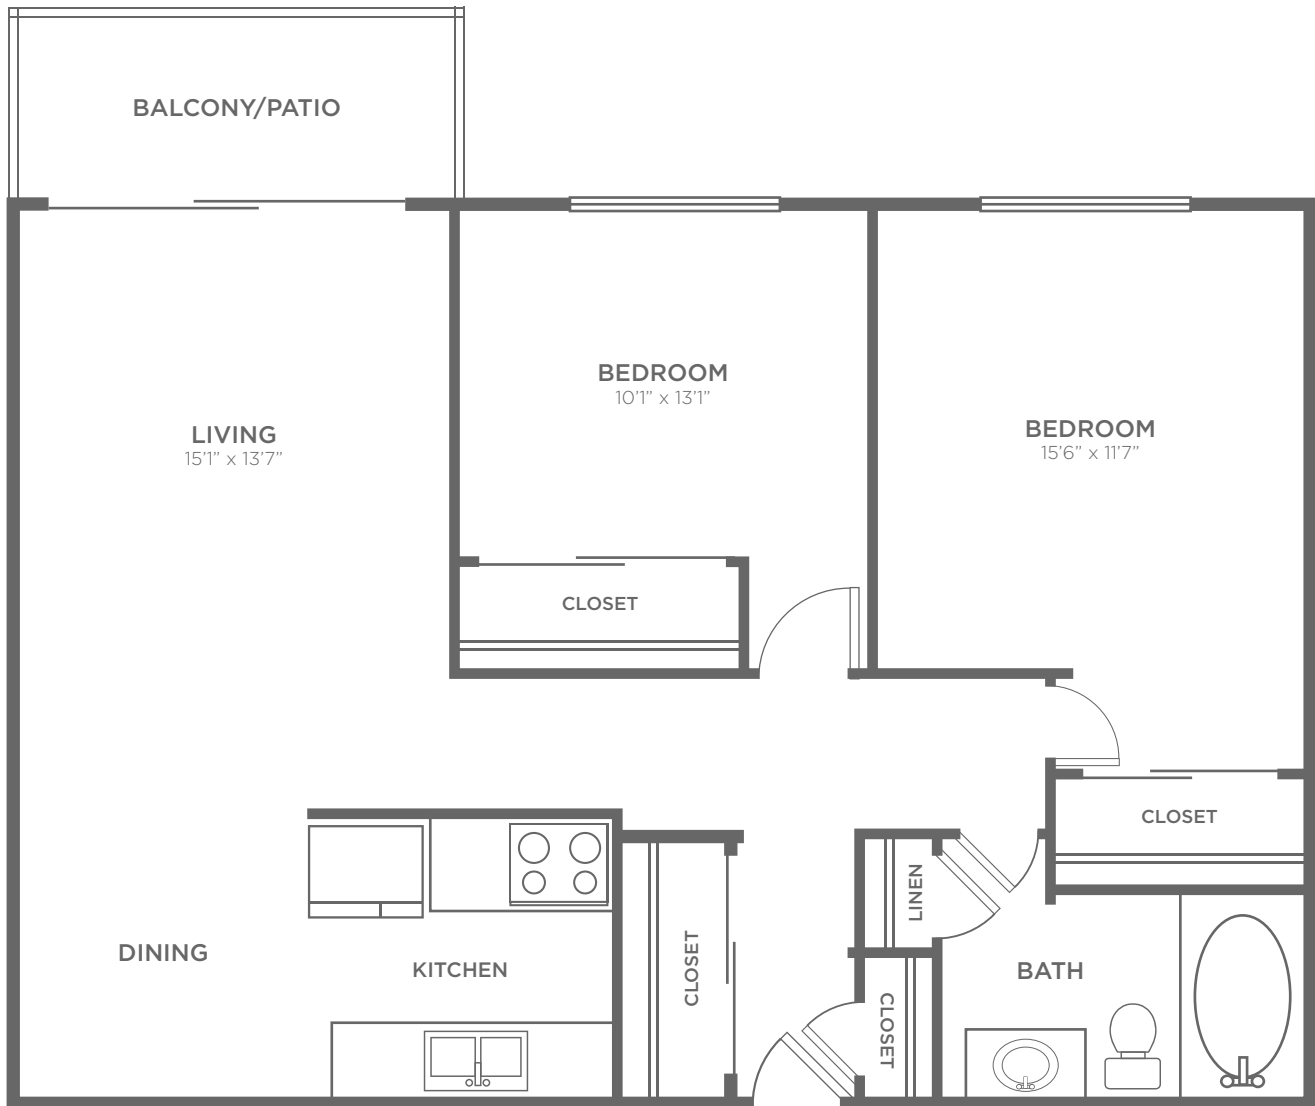

Tremont

2 BED / 1 BATH

1050
SQ. FT.

Waterstone Place
APARTMENT HOMES

11365 Lippelman Road #102 | Cincinnati, OH 45246

(513) 771-5900 | www.waterstoneplaceapts.com

All dimensions and square footages are approximate