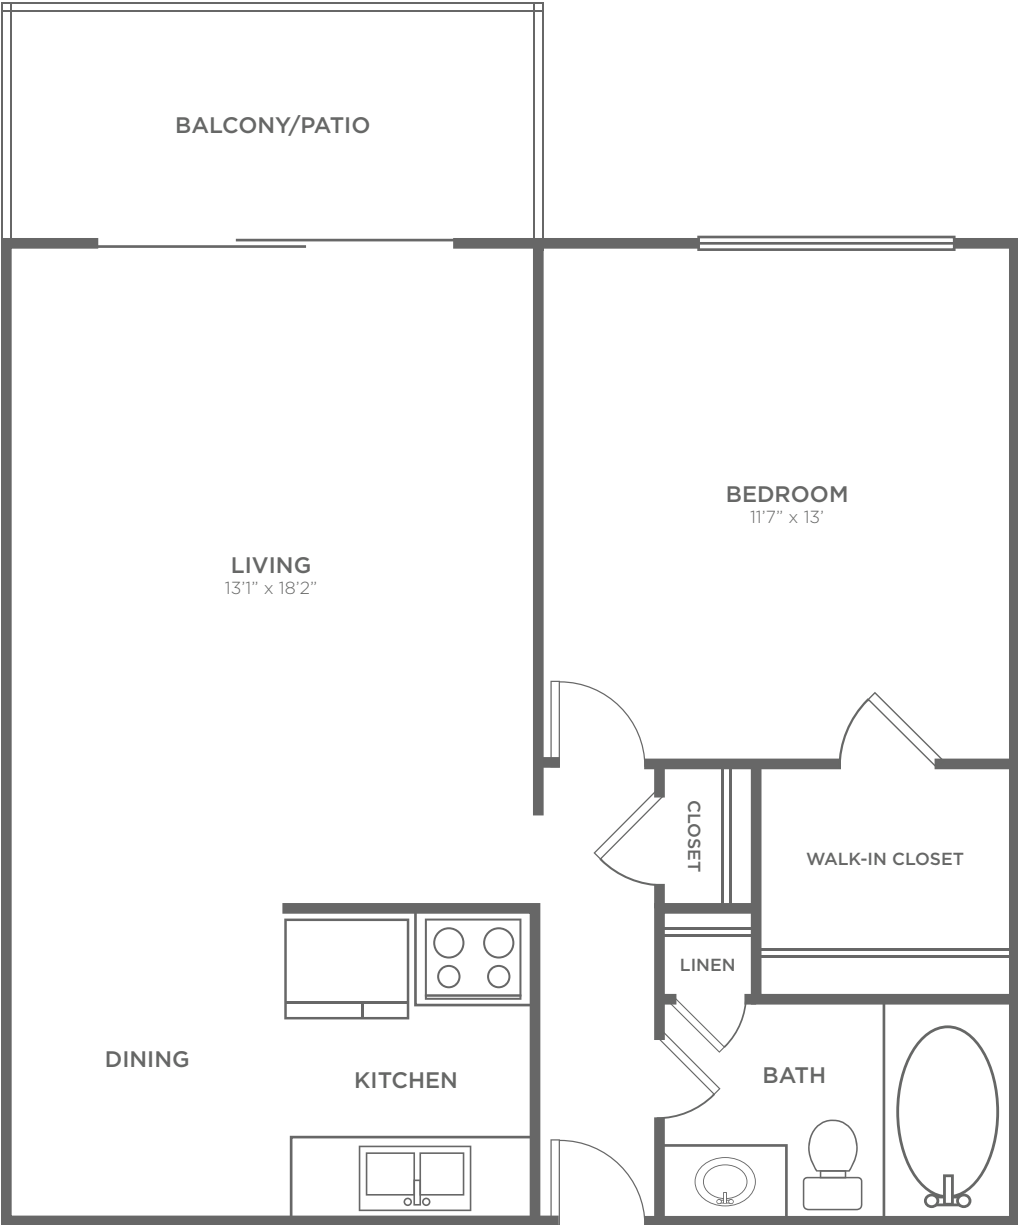

# Essex

1 BED / 1 BATH

750  
SQ. FT.

*Waterstone Place*  
APARTMENT HOMES

11365 Lippelman Road #102 | Cincinnati, OH 45246

(513) 771-5900 | [www.waterstoneplaceapts.com](http://www.waterstoneplaceapts.com)

All dimensions and square footages are approximate